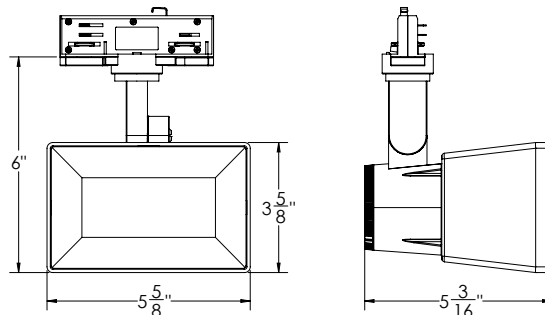

Fixture Type:

Catalog Number:

Project: _____

Location: _____