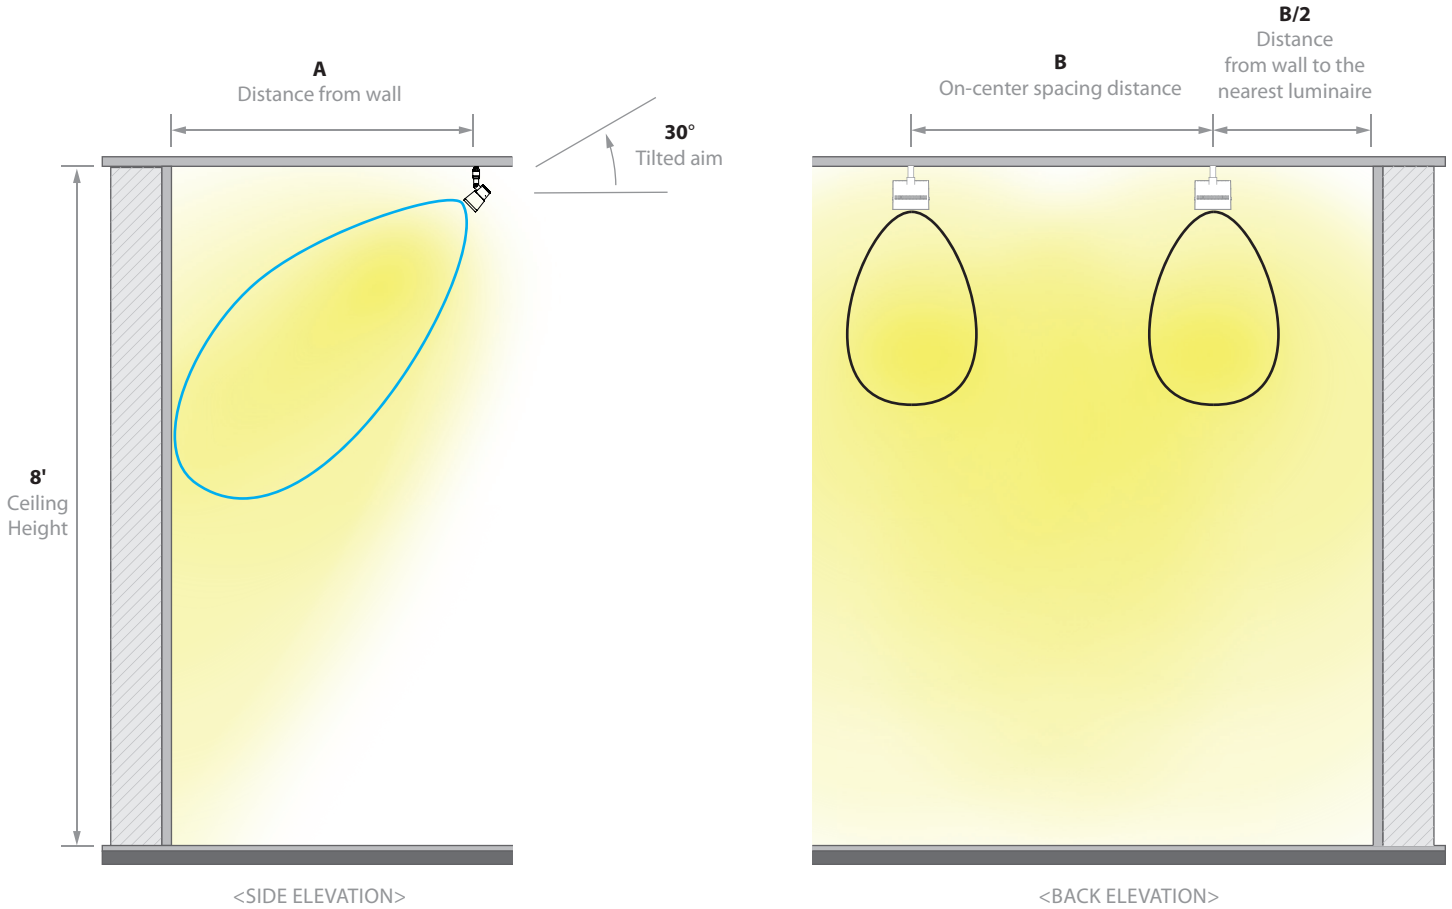

Example: WTK-5028W-927-PT

GLARE CONTROL ACCESSORIES

	5028-SHR-BK 5028-SHR-WT 5028-SHR-PT
	5028-HSHR-BK 5028-HSHR-WT 5028-HSHR-PT
	5028-VSHR-BK 5028-VSHR-WT 5028-VSHR-PT

LENS ACCESSORIES

Amber	4LENS-3X5-AMB	Frosted Spread Beam Elongating	4LENS-3X5-FR 4LENS-3X5-SPR 4LENS-3X5-BEL
Blue	4LENS-3X5-BLU		
Green	4LENS-3X5-GRN		
Red	4LENS-3X5-RED		

Western Distribution Center
 1750 Archibald Avenue
 Ontario, CA 91760

WAC LIGHTING

AVERAGE WALL ILLUMINANCE

Horizontal	A Distance from wall	B On-center spacing distance	
		3 feet	5 feet
3X4	3 feet	16	10
	5 feet	12	7.6
4X5	3 feet	30	19
	5 feet	23	15
5X6	3 feet	41	26
	5 feet	32	21

Vertical	A Distance from wall	B On-center spacing distance	
		3 feet	5 feet
3X4	3 feet	16	9.83
	5 feet	12	7.47
4X5	3 feet	28	18
	5 feet	22	14
5X6	3 feet	38	24
	5 feet	30	19

PHOTOMETRY

Shown when fixture is aimed towards the ground (nadir)