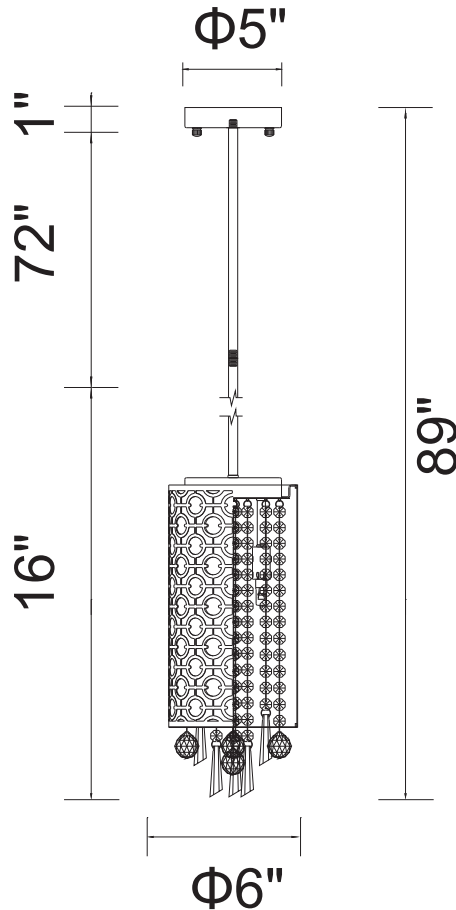

PROJECT: _____

FIXTURE TYPE: _____

LOCATION: _____

CONTACT/PHONE: _____

Item	5430P6ST-R
Collection	GALANT
Finish	Stainless Steel
Glass	-----
Crystal	Clear
Input	120V AC,60HZ,AC

Shade	-----
Length/Dia.	6"
Width/Ext.	-----
Height	16"
Maximum	89"
Lumens	-----

Light Source	G9
Bulb Info.	2×40W
Included	-----
Dimmable	Yes
Color	-----
Weight	