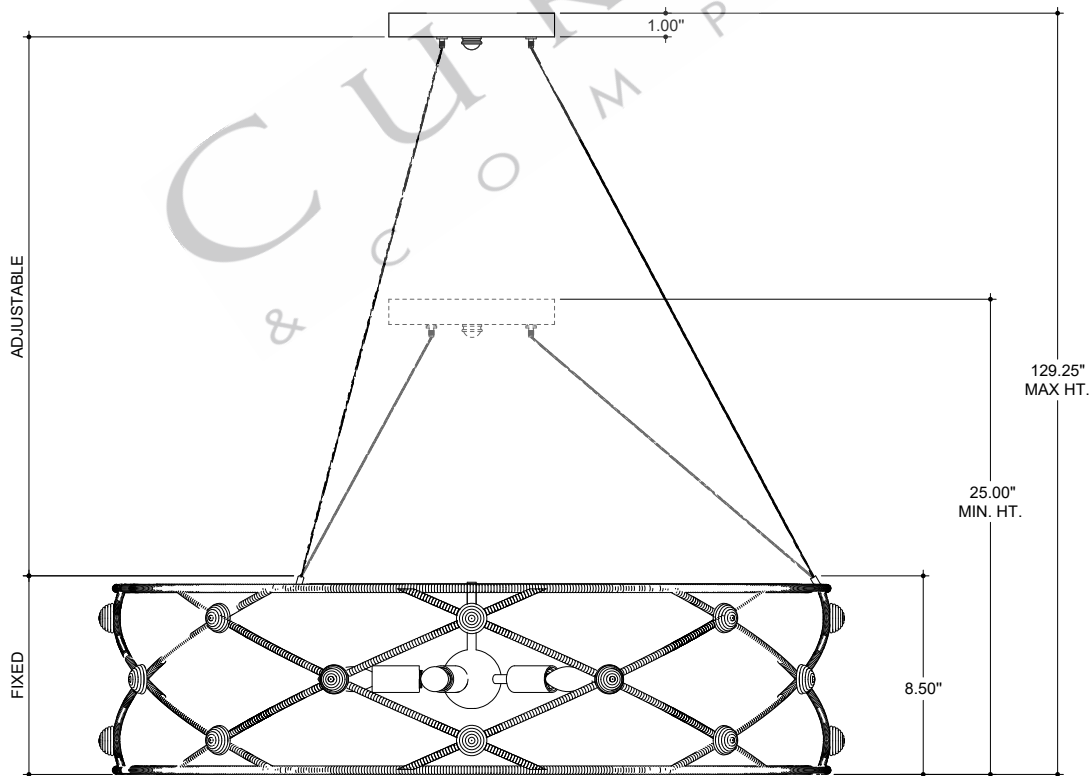

31.75" DIA. FRAME
 6.00" DIA. CANOPY
 1.00" H X 4.25" W
 CROSS BAR

TOP VIEW

CANOPY DETAIL

FRONT VIEW

9000-0928

ALL WORK © 2022 CURREY & COMPANY