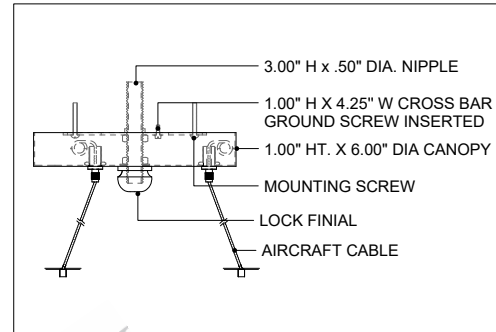

31.75" DIA. FRAME
 6.00" DIA. CANOPY
 1.00" H X 4.25" W
 CROSS BAR

TOP VIEW

CANOPY DETAIL

FRONT VIEW

9000-0928

ALL WORK © 2022 CURREY & COMPANY