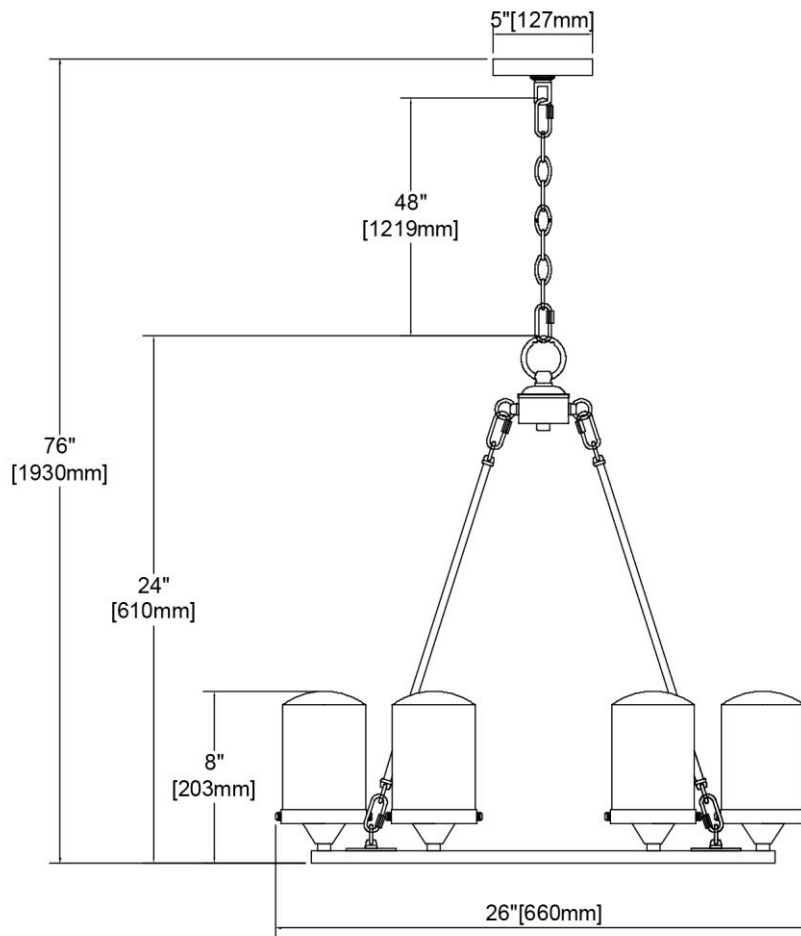

ITEM #:	45406/6
UPC	748119138930
Description	Torch 6-Light Outdoor Chandelier in Charcoal with Water Glass
Finish	Charcoal
Materials	Glass, Steel
Brand	ELK Lighting
Collection	Torch
Category	Outdoor Lighting
Type	Hanging

ITEM DIMENSIONS				RATINGS & SPECIFICATIONS				
Width	26 inches			Safety Rating	ETL		Certification	Damp locations
Depth	26 inches			ADA Compliant	N/A		Voltage	120 volts
Height	24 inches			BULBS / SOCKETS				
Weight	13 pounds			Quantity	6	Wattage	60 watts	
ADDITIONAL DIMENSIONS				Included	No		Type	Torpedo (E12 Candelabra Base)
Backplate / Canopy	5 diameter			Other	N/A			
HCWO	N/A			CHAIN / CORD INFORMATION				
Min. Extension	N/A			Chain	48 inches	Cord	96 inches - Black	
Max. Extension	N/A			SHADE / GLASS DETAILS				
OVERALL HEIGHT				Shade/Glass Description	Water Glass			
Min.	27 inches	Max.	76 inches	Width	4 inches		Height	6 inches
EXTENSION ROD(S)				Width at Top	N/A		Width at Bottom	N/A