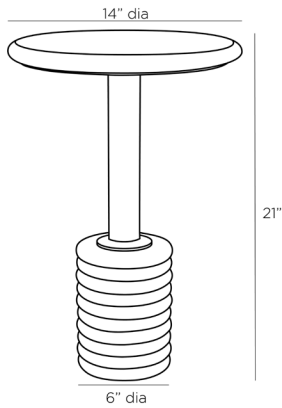

## PAOLA ACCENT TABLE

4696  
H: 21 IN, Dia: 14.00 IN  
White and Galaxy

The beauty of graphic black and white create a high-contrast accent table with serious visual interest. The Paola features a white marble top on a pedestal of blackened iron and a stack of alternating white and galaxy marble discs as the base. Finishes will vary.

### DIMENSIONS

Foot Print	Dia: 6.00 IN
Table Top	H: 1 IN, Dia: 14.00 IN
Clearance	20"
Diagonal Dimension	25.5 IN