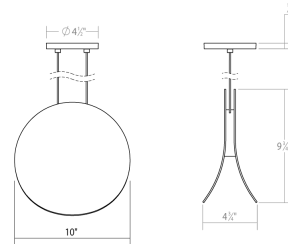

#### DIMENSIONS

Height	10"
Minimum Height	11"
Maximum Height	83"
Width	10"
Depth	4.75"
Canopy/Backplate/Base	4.5"
Hanging Details	6' Adjustable Cord"
Fixture Weight	5 lbs.

#### SHIPPING

Carton 1 L x W x H	15" x 15" x 10"
Carton 1 GW	8 lbs.

#### SHADE 1

Quantity	1
Color	Dove Gray
Material	Aluminum
Height	9.8"
Diameter	10