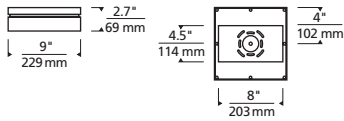

Ceiling or wall mounting option

SPECIFICATIONS

DELIVERED LUMENS	1192 LED
WATTS	23 LED
VOLTAGE	120V, 277V (LED only)
DIMMING	ELV
LIGHT DISTRIBUTION	Symmetric
MOUNTING OPTIONS	Wall or Ceiling
CCT	3000K or 4000K
CRI	90+
COLOR BINNING	3 Step
BUG RATING	B1-U3-G1
DARK SKY	Compliant (Ceiling)
WET LISTED	IP65
GENERAL LISTING	ETL
CALIFORNIA TITLE 24	Can be used to comply with CEC 2016 Title 24 Part 6 for outdoor use. Registration with CEC Appliance Database not required.
START TEMP	-30°C
FIELD SERVICEABLE LED	No
CONSTRUCTION	Aluminum
HARDWARE	Stainless Steel
FINISH	Powder Coat
LED LIFETIME	L70; 70,000 Hours
WARRANTY*	5 Years
WEIGHT	8 lbs.

BOXIE LARGE
shown in bronze

BOXIE LARGE
shown in charcoal

* Visit techlighting.com for specific warranty limitations and details.

ORDERING INFORMATION

7000WBX	SHAPE	CRI/CCT	FINISH	VOLTAGE
	L LARGE - 9"	930 90 CRI, 3000K 940 90 CRI, 4000K INC INCANDESCENT*	Z BRONZE H CHARCOAL	120 120V 277 277V

*120V ONLY

BOXIE LARGE WALL/CEILING

Boxie Large

PHOTOMETRICS*

*For latest photometrics, please visit www.techlighting.com/OUTDOOR

BOXIE LARGE

- Total Lumen Output: 1192
- Total Power: 23
- Luminaire Efficacy: 51.8
- Color Temp: 3000K
- CRI: 90+
- BUG Rating: B1-U3-G1