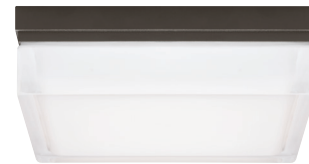

BOXIE LARGE WALL/CEILING

Featuring a thick, square polished pressed-glass shade suspended from a die-cast base, the modern Boxie's LED light source beautifully illuminates a space without calling attention to itself. It easily mounts to the ceiling or wall for ultimate flexibility.

High quality LM80-tested LEDs

for consistent long-life performance and color

Outstanding protection against the elements:

- Powder coat finishes
- Stainless Steel mounting hardware
- Impact-resistant, UV stabilized frosted acrylic lensing

Ceiling or wall mounting option

SPECIFICATIONS

DELIVERED LUMENS	1192 LED
WATTS	23 LED
VOLTAGE	120V, 277V (LED only)
DIMMING	ELV
LIGHT DISTRIBUTION	Symmetric
MOUNTING OPTIONS	Wall or Ceiling
CCT	3000K or 4000K
CRI	90+
COLOR BINNING	3 Step
BUG RATING	B1-U3-G1
DARK SKY	Compliant (Ceiling)
WET LISTED	IP65
GENERAL LISTING	ETL
CALIFORNIA TITLE 24	Can be used to comply with CEC 2016 Title 24 Part 6 for outdoor use. Registration with CEC Appliance Database not required.
START TEMP	-30°C
FIELD SERVICEABLE LED	No
CONSTRUCTION	Aluminum
HARDWARE	Stainless Steel
FINISH	Powder Coat
LED LIFETIME	L70; 70,000 Hours
WARRANTY*	5 Years
WEIGHT	8 lbs.

BOXIE LARGE
shown in bronze

BOXIE LARGE
shown in charcoal

* Visit techlighting.com for specific warranty limitations and details.

ORDERING INFORMATION

7000WBX	SHAPE	CRI/CCT	FINISH	VOLTAGE
	L LARGE - 9"	930 90 CRI, 3000K 940 90 CRI, 4000K INC INCANDESCENT*	Z BRONZE H CHARCOAL	120 120V 277 277V