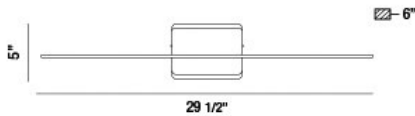

LIGHT SOURCE DETAILS

Light Source Type	:	INTEGRATED LED
Input Voltage	:	120V
Bulb Voltage	:	18V
Total Wattage	:	18W
Total Lumen	:	1785lm
Kelvin	:	3500K
CRI	:	90+
Dimmable	:	Yes

Options Available

ITEM NO.	FINISH	SHADE
34111-017	BRUSHED NICKEL	FROSTED

TECHNICAL DETAILS

Canopy / Backplate Length	:	6.25"
Canopy / Backplate Height	:	1.25"
Canopy / Backplate Width	:	4.125"
Mounting	:	Down
Location	:	DRY
Approval	:	

PROJECT INFORMATION

 Job Name: Date: Type: