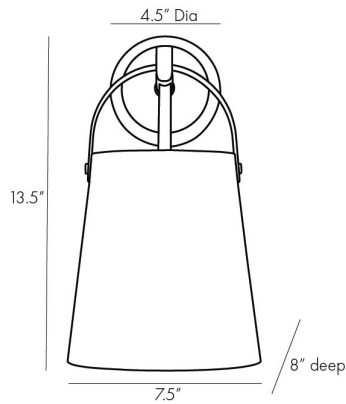

## IAN SCONCE

49717  
H: 13.5 IN, W: 7.5 IN, D: 8 IN  
Antique Brass, Bronze, White Linen  
Contract Suitable As Is

Simple design meets equestrian elegance with the Ian. An antique brass circular steel backplate acts as a hook to present a classic white linen shade. The shade is suspended by an English bronze steel strap that was inspired by stirrups, lending a cavalier appeal to this piece. Showcase solo next to a bedside or hang in multiples for a more masculine approach. Damp rated, though limited outdoor conditions may affect finish. Damp-rated, although limited covered outdoor areas may affect finish.

### DIMENSIONS

Shade	Side: 8 IN
Backplate	Dia: 4.50 IN, D: 1 IN