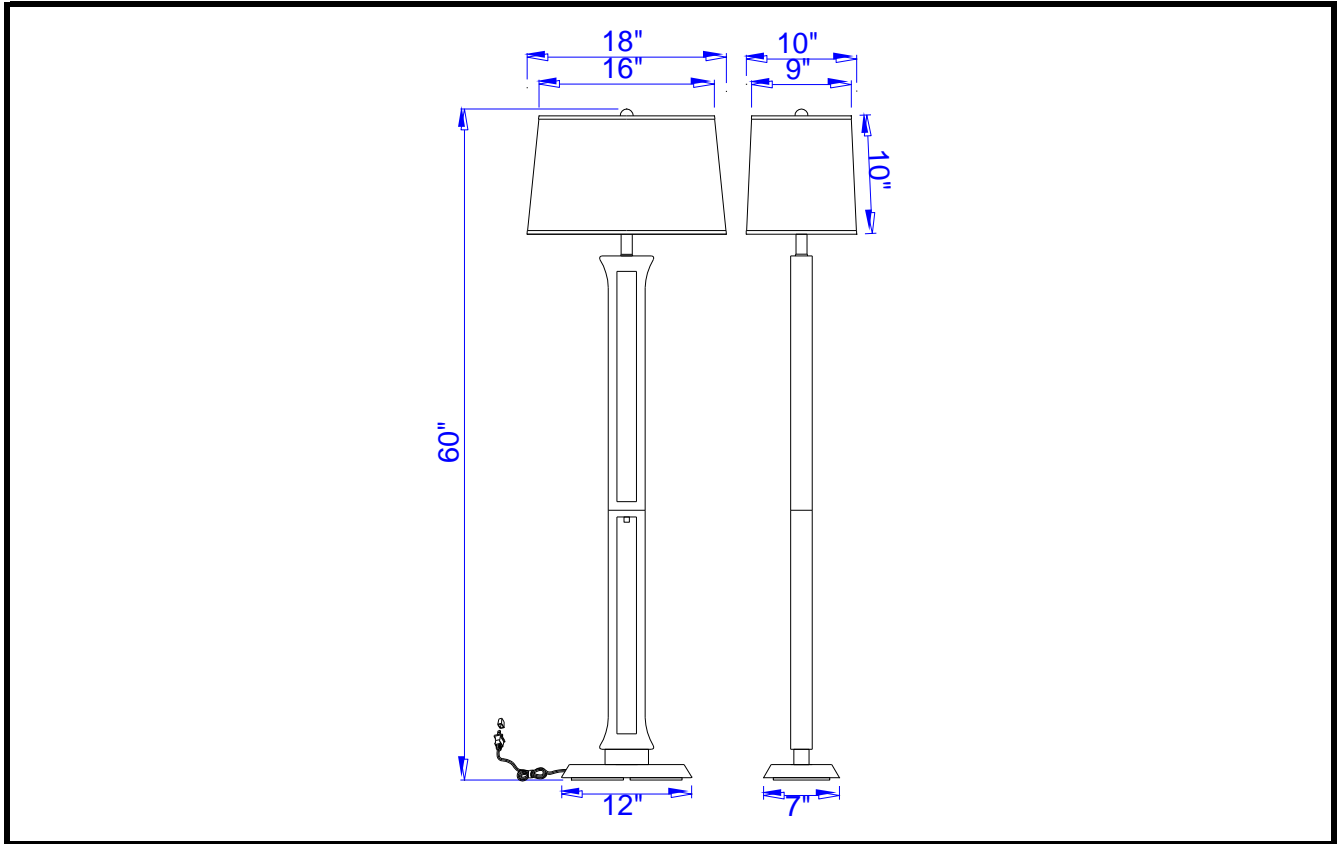

Model No: LA-8022FL-1
Description: Floor Lamp
Material: Metal
Finish : BS (Brushed Steel)
Height: 60"
Base Width: 12"x7"
Wattage : 100W
Socket : Medium Base (E27)
Switch: On/off Push Through
Bulb: Incandescent, CFL
Power Outlet: N/A
Wire Length: 6'
Wire Color: Silver
Shade No: SH-1464
Material: Fabric
Shade size: ("9x16")x(10"x18")x 10"
Certificate :