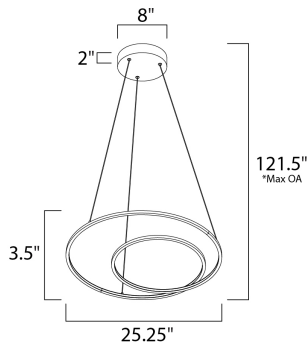

**PRODUCT DESCRIPTION**

This playful design of continuous channel finished in Matte Silver, spiral from the canopy to create unique lighting sculptures. LED mounted inside the channel provides ample illumination with an indirect effect.

\*max overall height of fixture

**MEASUREMENTS**

- DIMENSION : 25.25" L x 25.25" W x 3.5" H
- MAX OAH : 121.5" OAH
- CANOPY : 8" W x 2" H x 8" L
- HANGING WEIGHT : 5.7 lb

**LAMPING**

- INPUT VOLTAGE : 120V
- LUMENS : 3,850 Rated (2,170 Del.)
- BULB : 1 x 55W LED PCB Integrated , 55W Total
- BULB INCLUDED : (Integrated)
- DIMMABLE : Triac CL
- CRI : 80+ CRI
- COLOR\_TEMP : 3000K