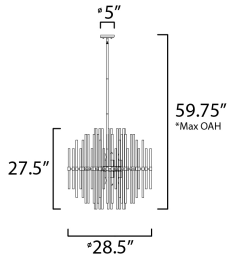

PRODUCT DESCRIPTION

The composition of Clear glass rods are elegantly supported by thin radial arms of different length in a collection that is truly Divine. Finished in Polished Nickel, the simplicity of this design delivers a crisp lighting fixture that works in a multitude of interior genres from contemporary to traditional.

*max overall height

MEASUREMENTS

- DIMENSION : 28.5" L x 28.5" W x 27.5" H
- MAX OAH : 60.5" OAH
- CANOPY : 5" W x 0.75" H x 5" L
- HANGING WEIGHT : 26.4 lb

LAMPING

- INPUT VOLTAGE : 120V
- BULB : 8 x 60W Incandescent E12 Candelabra , 480W Total
- BULB INCLUDED : (Not Included)

FINISHES OPTION

GLASS

Clear CL

MATERIAL

Steel, Glass

RATINGS

cULus
Dry Location

ADDITIONAL