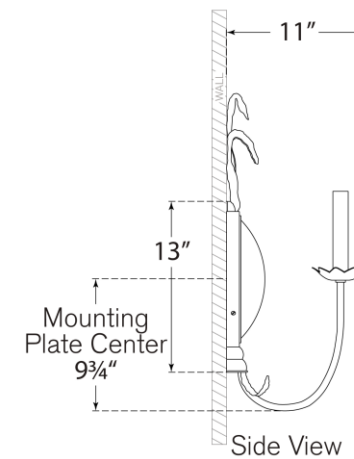

## Gramercy Large Double Sconce

Item # CHD 2176GI

Designer: Chapman & Myers

Height: 24"

Width: 16"

Extension: 11"

Backplate: 10.25" Round

Finishes: GI

Socket: 2 - E12 Candelabra

Wattage: 2 - 5.5 LED C11

Weight: 8 Pounds

Top View

Side View

Front View