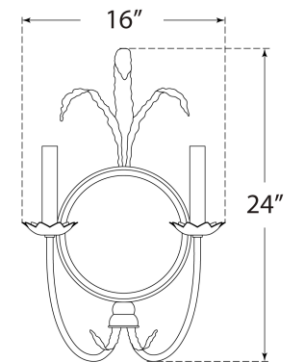

## Gramercy Large Double Sconce

Item # CHD 2176GI

Designer: Chapman & Myers

Height: 24"

Width: 16"

Extension: 11"

Backplate: 10.25" Round

Finishes: GI

Socket: 2 - E12 Candelabra

Wattage: 2 - 5.5 LED C11

Weight: 8 Pounds

Top View

Side View

Front View