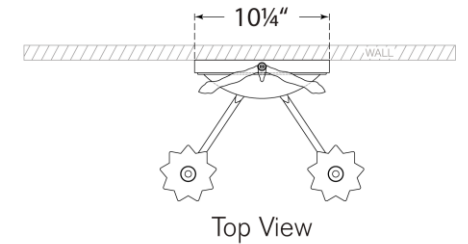

## Gramercy Large Double Sconce

Item # CHD 2176GI

Designer: Chapman & Myers

Height: 24"

Width: 16"

Extension: 11"

Backplate: 10.25" Round

Finishes: GI

Socket: 2 - E12 Candelabra

Wattage: 2 - 5.5 LED C11

Weight: 8 Pounds

Top View

Side View

Front View