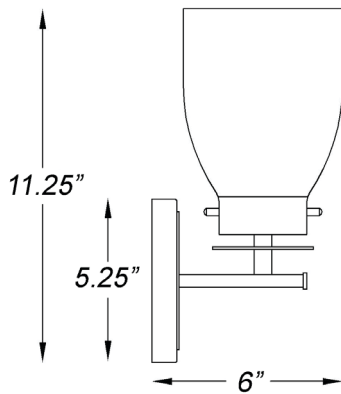

IN40003ORB

SHELBY 1-LIGHT WALL SCONCE

Front View

Side View

Description:	Shelby 1-light wall sconce
Finish:	Oil-rubbed bronze w/antique brass
Dimensions:	5.25" W x 11.25" H x 6" ext. Height on center: 8.5"
Bulbs:	1-100w Med.
Certification:	UL / damp location

Material:	Steel
Shade:	Glass
Glass:	Clear seeded
Back Plate Dimensions:	5-1/4" dia.
Chain/Wire:	NA
Additional Finishes:	NA
Mounting:	Up or down