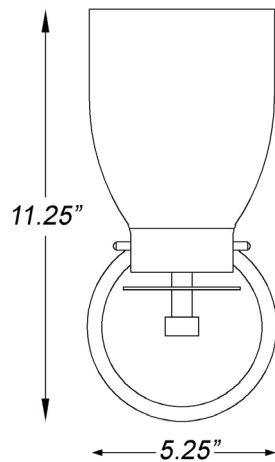

IN40003ORB

SHELBY 1-LIGHT WALL SCONCE

Front View

Side View

Description:	Shelby 1-light wall sconce
Finish:	Oil-rubbed bronze w/antique brass
Dimensions:	5.25" W x 11.25" H x 6" ext. Height on center: 8.5"
Bulbs:	1-100w Med.
Certification:	UL / damp location

Material:	Steel
Shade:	Glass
Glass:	Clear seeded
Back Plate Dimensions:	5-1/4" dia.
Chain/Wire:	NA
Additional Finishes:	NA
Mounting:	Up or down