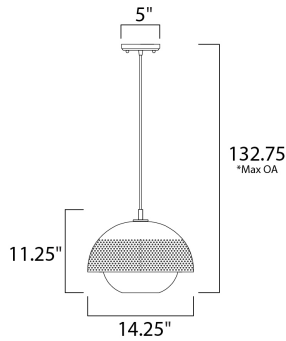

PRODUCT DESCRIPTION

*max overall height

MEASUREMENTS

DIMENSION : 14.25" L x 14.25" W x 11.25" H
 MAX OAH : 132.75" OAH
 CANOPY : 5" W x 0.75" H x 5" L
 HANGING WEIGHT : 5.5 lb

LAMPING

INPUT VOLTAGE : 120V
 LUMENS : 0 Rated
 BULB : 1 x 60W Incandescent E26 Medium , 60W Total
 BULB INCLUDED : (Not Included)
 DIMMABLE : Yes

FINISHES OPTION

 Black / Satin Brass

GLASS

White WT

MATERIAL

Steel, Glass

RATINGS

cULus
 Dry Location