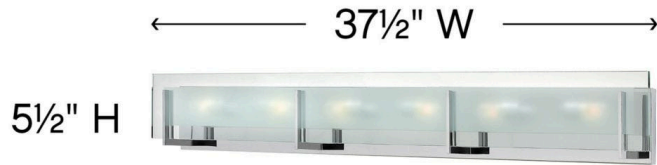

LATITUDE

5656CM

SIX LIGHT VANITY

Latitude is contemporary and sleek, finding its true beauty in the minimalist design. The slim glass panel features rectangular etching while the subtle, split fork frames add understated architectural style.

DETAILS	
FINISH:	Chrome
MATERIAL:	Steel
GLASS:	Inside Etched Clear
DIMMABLE:	No

DIMENSIONS	
WIDTH:	37.5"
HEIGHT:	5.5"
WEIGHT:	11.8lb
BACK PLATE:	36.25"W X 4.75"H
EXTENSION:	4"
TOP TO OUTLET:	3.25"

LIGHT SOURCE	
LIGHT SOURCE:	LED Lamp, Socket
WATTAGE:	6-60w G-9 *Included or 6-5w G9 LED, 60w Equiv.
VOLTAGE:	120v

SHIPPING	
CARTON LENGTH:	40
CARTON WIDTH:	7.5
CARTON HEIGHT:	7.5
CARTON WEIGHT:	14

PRODUCT DETAILS:

- Mounting hardware is hidden on the backplate to ensure a clean silhouette
- This fixture must be installed with shades/glass facing up toward the ceiling.
- Suitable for use in damp locations as defined by NEC and CEC. Meets United States UL Underwriters Laboratories & CSA Canadian Standards Association Product Safety Standards
- Fixture is ADA compliant and adheres to the standards and guidelines listed by the Americans with Disabilities Act
- Bold lines and a clean, minimalist style creates a modern look
- Sparkling chrome with reflective finish