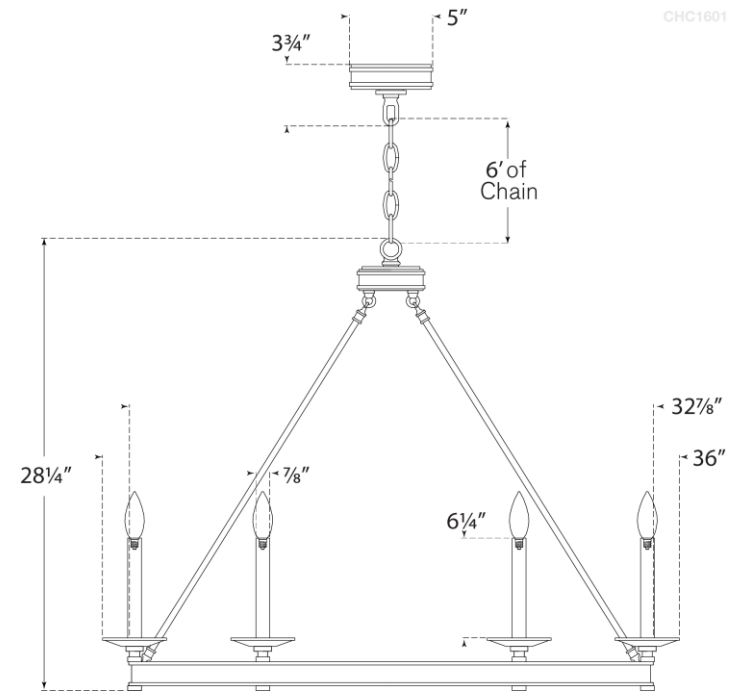

## Launceton Ring Chandelier

Item # CHC 1601BZ

Designer: Chapman & Myers

Height: 28.25"

Width: 36"

Canopy: 5" Round

Finishes: AB, AN, BZ, PN

Socket: 6 - E12 Candelabra

Wattage: 6 - 60 C11

Weight: 22 Pounds

©EFC DESIGNS

VISUAL COMFORT