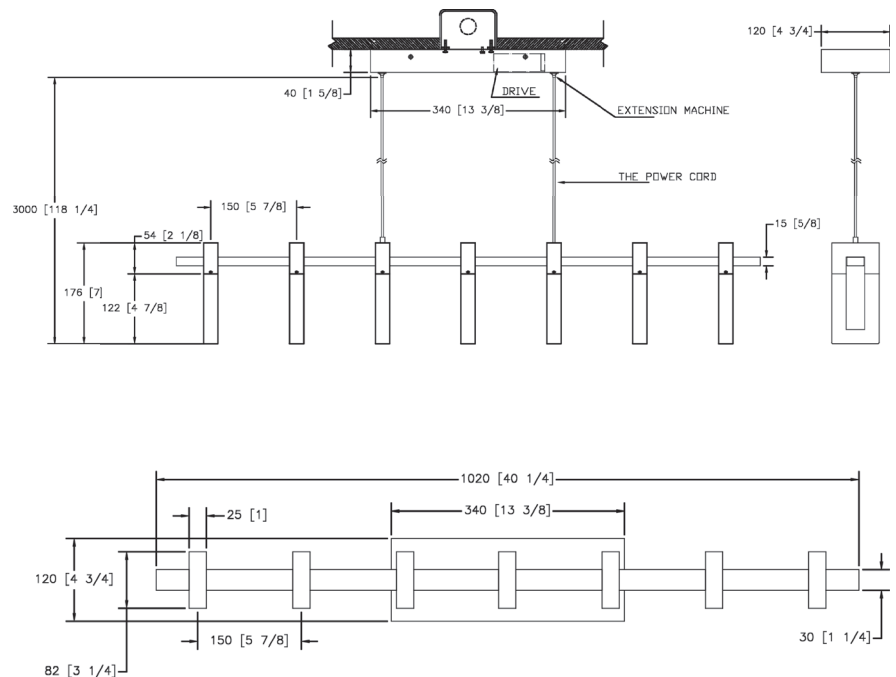

Specifications

- Lumens: **2639.7**
- Watts: **50.28**
- Voltage: **120V**
- CRI: **90**
- CCT: **3000K**
- Wet Listed: **IP20**
- Diffuser: **PC**
- Material: **Aluminum, Acrylic**
- Finish: **Antique Brass, Black**
- Lifetime: **50,000 Hours**
- Transformer: **Not Required**
- ETL: **Listed**
- Warranty: **5-Year Limited**

Dimensions

- Fixture: **Width 4.75" x Length 40.25" x Height 120"**
Measurements rounded to the nearest 1/4"

Lighting

- Color Temperature: **3000K**

Available Finishes

Notes

Theoretical Lumens: XXX LM (subject to change)

Dimensions

- Fixation: **W: 4.75" x L: 40.25" x H: 120"**
Mesures arrondies au 1/4" le plus proche

Éclairage

- Température de couleur: **3000K**

Finitions disponibles

Remarques

Lumens théoriques : XXX LM (sous réserve de modifications)