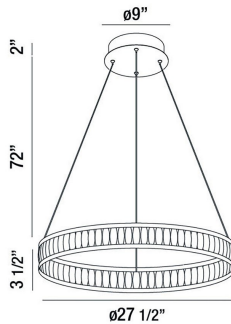

FORSTER, 27" ROUND CHANDELIER

PRODUCT DETAILS

No.	:	37091-019
Product Color	:	BLACK
Product Material	:	METAL
Shade / Accent Colour	:	WHITE
Shade / Accent Material	:	ACRYLIC
Diameter	:	27.5"
Height	:	3.5"
Overall Height	:	77.5"
Weight	:	6lbs

ITEM NO.	FINISH	SHADE
37091-019	BLACK	WHITE

TECHNICAL DETAILS

Hanging Support Type	:	AIRCRAFT CABLE
Hanging Support Length	:	72"
Canopy / Backplate Height	:	2"
Canopy / Backplate Dia.	:	9"
Location	:	DRY
Title 24	:	Yes