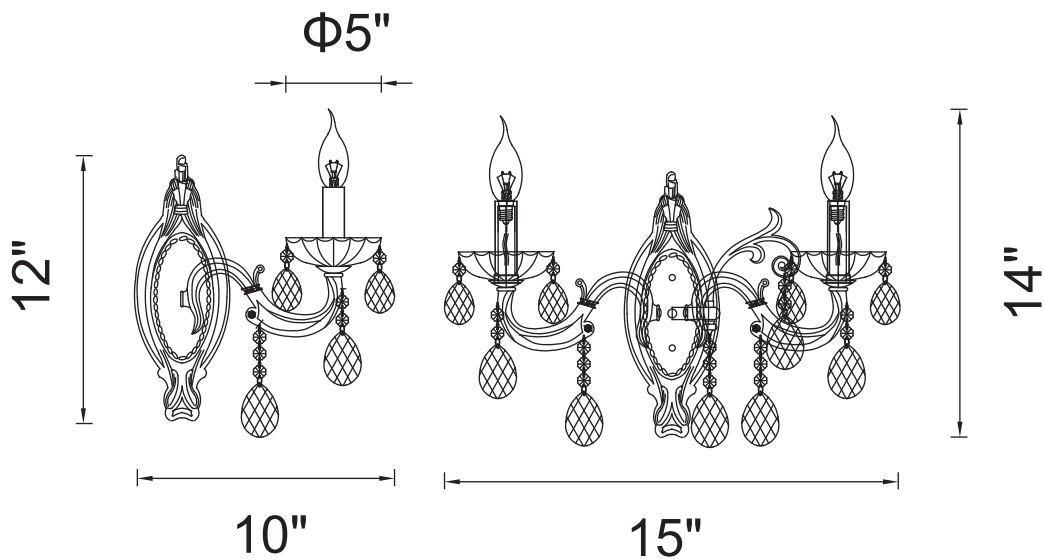

PROJECT: _____

FIXTURE TYPE: _____

LOCATION: _____

CONTACT/PHONE: _____

Item	2016W16AB-2
Collection	FLAWLESS
Finish	Antique Brass
Glass	-----
Crystal	Clear
Input	120V AC,60HZ,AC

Shade	-----
Length/Dia.	15"
Width/Ext.	10"
Height	14"
Maximum	-----
Lumens	-----

Light Source	E12
Bulb Info.	2×60W
Included	-----
Dimmable	Yes
Color	-----
Weight	