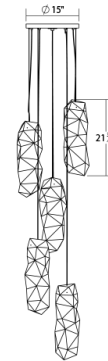

SONNEMAN
A WAY OF LIGHT

facets™ 5-Light Round Large LED Pendant

3005.13-LRG

DIMENSIONS

Height	21.75"
Diameter	17.5"
Canopy/Backplate/Base	15"
Hanging Details	10' Adjustable Cord/Cable"

ELECTRICAL SPECS

Bulb Type	Integral LED
Bulb Quantity	5
Bulb Included?	Yes
Wattage	50
Initial Lumens	5350
Input Voltage	120VAC
CCT	3000K
CRI	90
Power Supply Type	Driver
Power Supply Quantity	1
Power Supply Location	Canopy
Dimming Type	TRIAC/ELV

SHIPPING

SHADE 1

Quantity	5
Color	White
Material	White Etched Cased Glass
Height	19.25"

AVAILABLE FINISHES

Polished Chrome (.01)
Satin Nickel (.13)

GENERAL LISTINGS

cETL
cUL
Damp Location

PROJECT