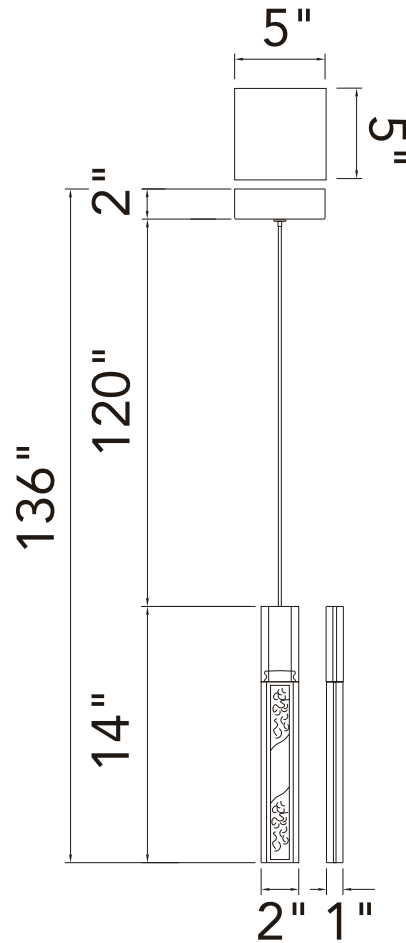

PROJECT: \_\_\_\_\_  
 FIXTURE TYPE: \_\_\_\_\_  
 LOCATION: \_\_\_\_\_  
 CONTACT/PHONE: \_\_\_\_\_

Item	1589P5-1-624
Collection	GRETA
Category	Mini Pendant
Finish	Brass
Glass	Clear
Crystal	-----
Acrylic	-----

Shade Color	-----
Min Assembled Height	16"
Max Assembled Height	136"
Width	2"
Length	1"
Extension Wall Mounts	-----
Input	120V AC,60HZ,AC

Lumens	260
Light Source	LED
Bulb Info.	5W
Included	-----
Dimmable	Yes
Colour Temp	3000K
Weight	2.86Lbs