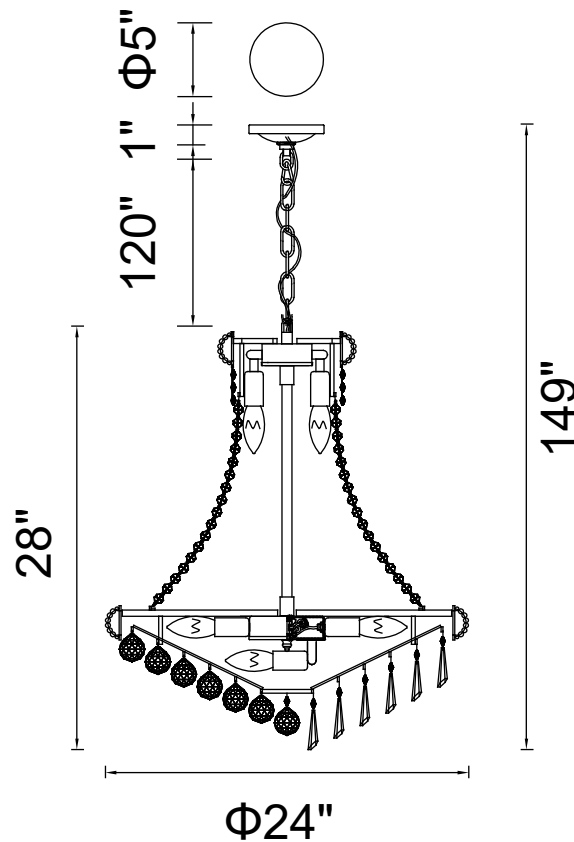

PROJECT: _____

FIXTURE TYPE: _____

LOCATION: _____

CONTACT/PHONE: _____

Item	8040P24C
Collection	KINGDOM
Finish	Chrome
Glass	-----
Crystal	Clear
Input	120V AC,60HZ,AC

Shade	-----
Length/Dia.	24"
Width/Ext.	-----
Height	28"
Maximum	149"
Lumens	-----

Light Source	E12
Bulb Info.	13×60W
Included	-----
Dimmable	Yes
Color	-----
Weight	