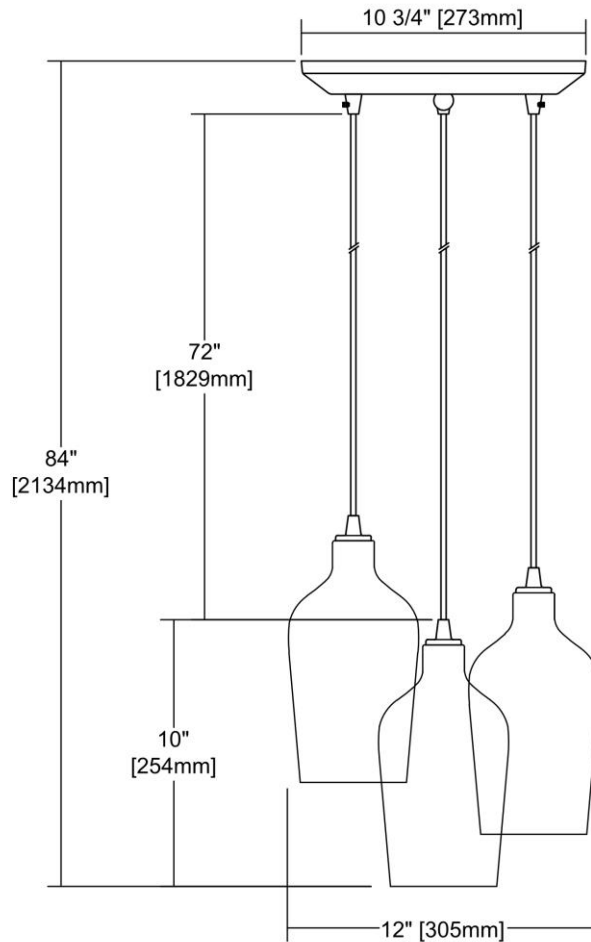


	<b>ITEM #:</b>	10840/3
	<b>UPC</b>	748119116822
	<b>Description</b>	Hammered Glass 3-Light Triangular Pendant Fixture in Oiled Bronze with Amber-plated Hammered Glass
	<b>Finish</b>	Oil Rubbed Bronze
	<b>Materials</b>	Glass, Metal
	<b>Brand</b>	ELK Lighting
	<b>Collection</b>	Hammered Glass
	<b>Category</b>	Indoor Lighting
	<b>Type</b>	Mini Pendant

ITEM DIMENSIONS				RATINGS & SPECIFICATIONS				
<b>Width</b>	10 inches			<b>Safety Rating</b>	UL		<b>Certification</b>	N/A
<b>Depth</b>	10 inches			<b>ADA Compliant</b>	N/A		<b>Voltage</b>	N/A
<b>Height</b>	10 inches			<b>BULBS / SOCKETS</b>				
<b>Weight</b>	7 pounds			<b>Quantity</b>	3		<b>Wattage</b>	60 watts
ADDITIONAL DIMENSIONS				<b>Included</b>	No		<b>Type</b>	A19 (E26 Medium Base)
<b>Backplate / Canopy</b>	N/A			<b>Other</b>	N/A			
<b>HCWO</b>	N/A			CHAIN / CORD INFORMATION				
<b>Min. Extension</b>	N/A			<b>Chain</b>	N/A		<b>Cord</b>	N/A
<b>Max. Extension</b>	N/A			SHADE / GLASS DETAILS				
OVERALL HEIGHT				<b>Shade/Glass Description</b>	Amber-plated Hammered Glass			
<b>Min.</b>	N/A		<b>Max.</b>	N/A				
EXTENSION ROD(S)				<b>Width</b>	N/A		<b>Height</b>	N/A
N/A				<b>Width at Top</b>	N/A		<b>Width at Bottom</b>	N/A