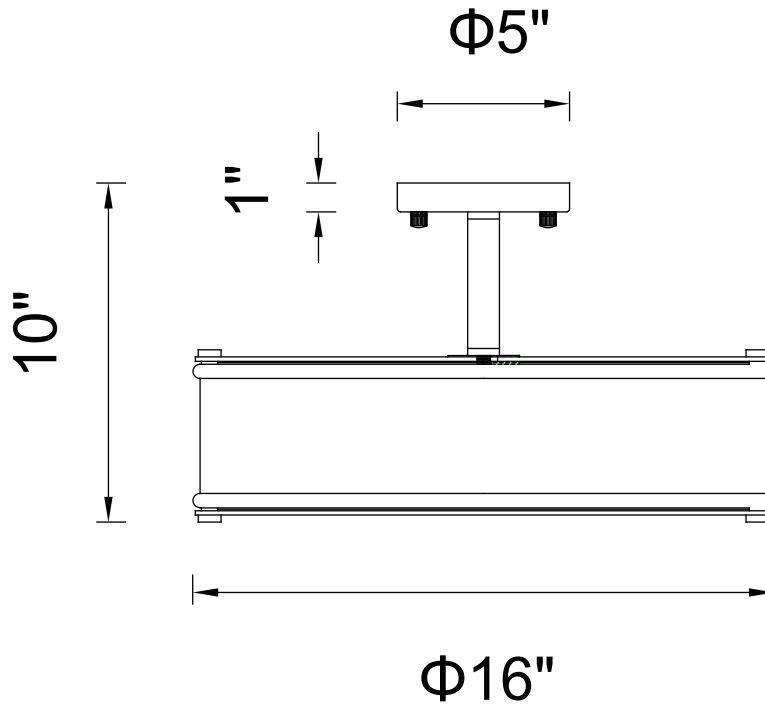

PROJECT: _____
 FIXTURE TYPE: _____
 LOCATION: _____
 CONTACT/PHONE: _____

Item	9904C16-3-101
Collection	TIGRIS
Finish	Black
Glass	-----
Crystal	-----
Input	120V AC,60HZ,AC

Shade	-----
Length/Dia.	16"
Width/Ext.	-----
Height	10"
Maximum	10"
Lumens	-----

Light Source	E26
Bulb Info.	3×60W
Included	-----
Dimmable	Yes
Color	-----
Weight	