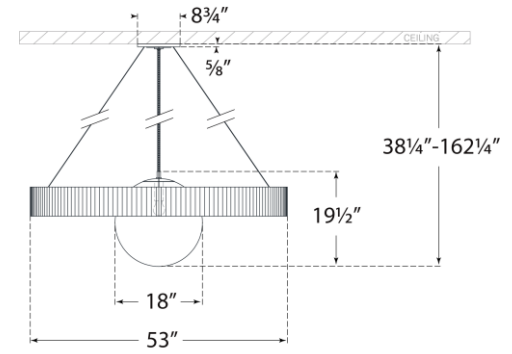

TEAR SHEET

Arena 53" Ring and Globe Chandelier

Item # WS 5002HAB/NO-WG

Designer: Windsor Smith

O/A Height: 38.25" - 162.25"

Fixture Height: 19.5"

Width: 53"

Canopy: 8.75" Round

Finishes: BZ/NO, BZ/WHT, HAB/NO, HAB/WHT, PN/NO, PN/WHT

Glass Options: WG

Socket: E26 Keyless

Wattage: 15 LED A19

Note: UL Only | Height Not Adjustable After Installation

Front View

Top View