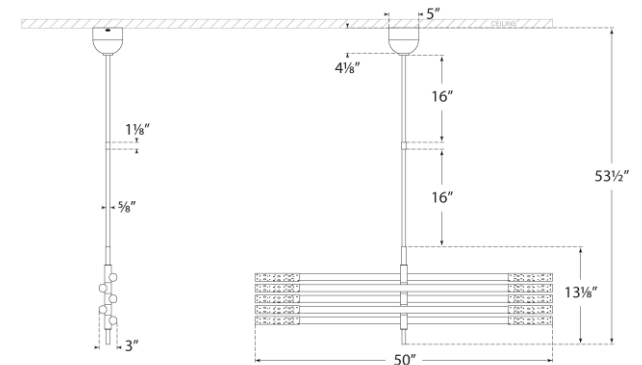

TEAR SHEET

Rousseau Grande Ten Light Articulating Chandelier

Item # KW 5587AB-SG

Designer: Kelly Wearstler

O/A Height: 53.5"

Fixture Height: 16"

Min. Custom Height: 25"

Width: 50"

Canopy: 5" Round

Finishes: AB, BZ, PN

Glass Options: EC, SG

Socket: Dedicated LED

Wattage: 45w (3600lm)

Weight: 25 Pounds

Note: Requires Special Assembly and Installation | Custom Height Available

Side View