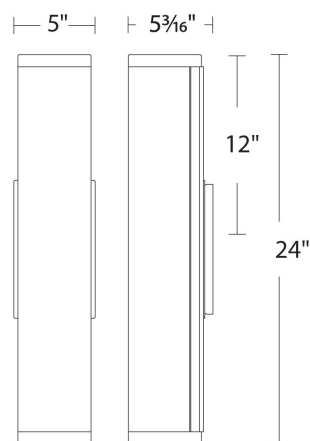

### FINISHES

Bronze Titanium

LINE DRAWING

**WS-W91824**