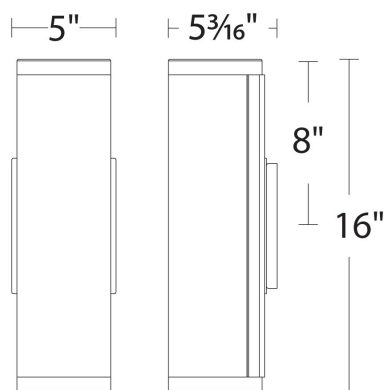

Fixture Type: _____

Catalog Number: _____

Project: _____

Location: _____

Cylo Outdoor Wall Sconce

Model & Size	Color Temp & CRI	Watt	LED Lumens	Delivered Lumens	Finish
WS-W91816 16"	3000K 90	20W	1683	1279	BZ Bronze
	4000K 90	20W	1788	1359	TT Titanium

Example: **WS-W91816-30-BZ**

DESCRIPTION

Crafted in aluminum with contrast end-caps in durable weather-resistant finishes, Cylo provides reliable illumination in a simple form that's perfect for outdoor paths and entryways.

FEATURES

- Weather-resistant finish
- ACLED driverless technology
- 5 year warranty

SPECIFICATIONS

Color Temp:	4000K, 3000K
Input:	120 VAC, 50/60Hz
CRI:	90
Dimming:	ELV: 100 - 10%
Rated Life:	50000 Hours
Mounting:	Can be mounted on wall in all orientations
Standards:	ETL, cETL, IP65, Title 24 JA8-2016 Compliant, Dark Sky Friendly Wet Location Listed
Construction:	Aluminum hardware with natural white acrylic diffuser

FINISHES

LINE DRAWING

WS-W91816