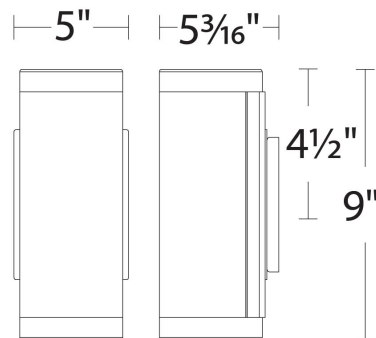

Fixture Type: _____

Catalog Number: _____

Project: _____

Location: _____

Cylo Outdoor Wall Sconce

Model & Size	Color Temp & CRI	Watt	LED Lumens	Delivered Lumens	Finish
WS-W91809 9"	3000K 90	11W	776	537	BZ Bronze
	4000K 90	11W	807	559	TT Titanium

Example: **WS-W91809-30-BZ**

DESCRIPTION

Crafted in aluminum with contrast end-caps in durable weather-resistant finishes, Cylo provides reliable illumination in a simple form that's perfect for outdoor paths and entryways.

FEATURES

- Weather-resistant finish
- ACLED driverless technology
- 5 year warranty

SPECIFICATIONS

Color Temp:	4000K, 3000K
Input:	120 VAC, 50/60Hz
CRI:	90
Dimming:	ELV: 100 - 10%
Rated Life:	50000 Hours
Mounting:	Can be mounted on wall in all orientations
Standards:	ETL, cETL, IP65, Title 24 JA8-2016 Compliant, Dark Sky Friendly Wet Location Listed
Construction:	Aluminum hardware with natural white acrylic diffuser

FINISHES

Bronze Titanium

LINE DRAWING

WS-W91809