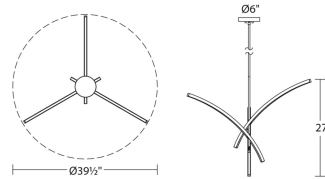

Project:

Gestures 3-Arm LED Chandelier Spec Sheet

SKU: 2583.25 Learn more at:
<https://sonnemanlight.com/gestures-3-arm-led-chandelier>

Description:

Type #:

Dimensions

Height:	27"
Diameter:	39.5"
Canopy/Backplate/Base:	6"
Hanging Details:	(3) 12" + (1) 6" Stem Kit
Canopy/Backplate/Base Height:	1

Electrical Specs

Bulb(s) Included?:	Yes
Bulb 1 Type:	Integral LED
Input Voltage:	120VAC
Wattage:	75
Initial Lumens:	4000
Delivered Lumens:	2800
Color Temperature:	3000K
CRI:	90
Power Supply Type:	Transformer
Power Supply Quantity:	1
Power Supply Location:	Outlet Box
Dimming Type:	ELV
Bulb Max Wattage:	75

Installation

Installation:	Licensed electrician required
Sloped Ceiling Compatible?:	Not Compatible

Shipping

Carton 1 L x W x H:	31" X 28" X 5"
Carton 1 Gross Weight:	9 LBS
Fixture Weight:	7

Shade

Shade 1 Material:	Aluminum
Shade 2 Material:	Acrylic