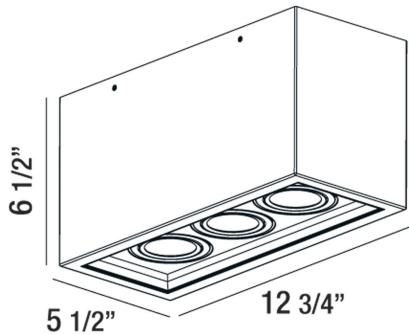

PROJECT INFORMATION

Job Name: Date: Type:

Comments: