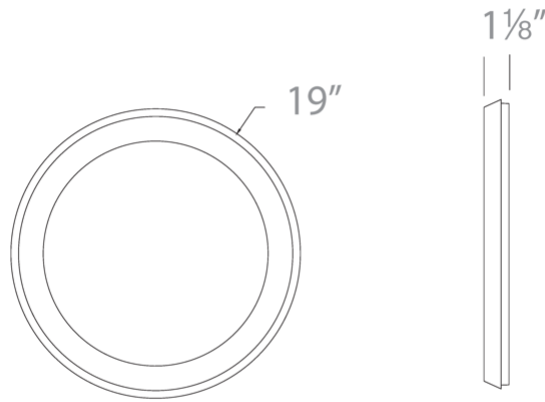

REPLACEMENT PARTS

HDW-LX20-MA - Hardware Pack

FM-4219

Model & Size	Color Temp & CRI	Finish	Watt	Voltage	LED Lumens	Delivered Lumens
FM-4219 19"	2700K 90	BK Black	32.7W	120-277V	3985	2214
	3500K 90	BN Brushed Nickel	31W			2389
	3000K 90	WT White				2870

Example: **FM-4219-WT**

For custom requests please contact customs@modernforms.com