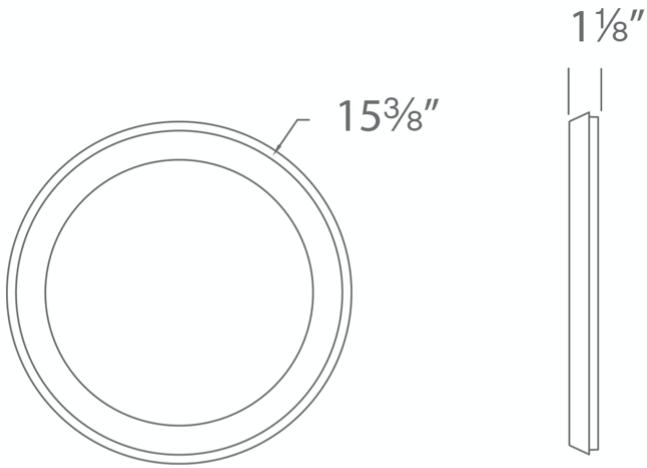

FM-4215

Project: _____

Location: _____

Fixture Type: _____

Catalog Number: _____

AVAILABLE FINISHES:

Argo

FM-4215

PRODUCT DESCRIPTION

A simple and perfect form. Round out your lighting design with this luminaire that flush mounts directly to your ceiling or wall for a clean look and super illumination, thanks to advanced technology featuring efficient LED lighting. A curvaceous silhouette that will brighten your social circle.

FEATURES

- Driver concealed within the fixture
- 1" profile, edge-lit illumination
- The integrated driver is inside of fixture

SPECIFICATIONS

Rated Life	60000 Hours
Standards	ETL, cETL, Damp Location Listed, Title 24 JA8: 2019 Compliant, Energy Star 2.0
Input	120 VAC, 120-277V, 50/60Hz
Dimming	ELV: 100-10%, TRIAC: 100-5%
Mounting	Can be mounted on ceiling or wall in all orientations
Color Temp	3000K, 2700K, 3500K
CRI	90
Construction	Aluminum body with acrylic diffuser
Driver Dimension	2.0" x 1.4" x 1.0"

REPLACEMENT PARTS

HDW-LX20-MA - Hardware Pack

Model & Size	Color Temp & CRI	Finish	Watt	Voltage	LED Lumens	Delivered Lumens
FM-4215 15"	2700K 90	BK Black	27.5W	120-277V	3084	2114
	3500K 90	BN Brushed Nickel	26.2W	120 VAC		2278
	3000K 90	WT White				2221

Example: **FM-4215-WT**

For custom requests please contact customs@modernforms.com