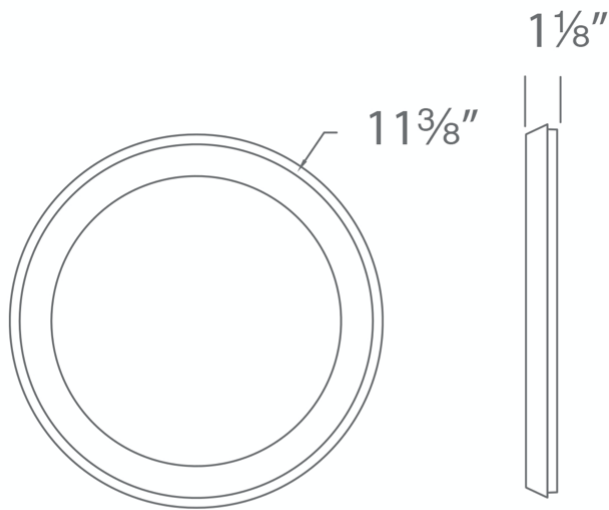

FM-4211

Project: _____

Location: _____

Fixture Type: _____

Catalog Number: _____

AVAILABLE FINISHES:

Argo

FM-4211

PRODUCT DESCRIPTION

A simple and perfect form. Round out your lighting design with this luminaire that flush mounts directly to your ceiling or wall for a clean look and super illumination, thanks to advanced technology featuring efficient LED lighting. A curvaceous silhouette that will brighten your social circle.

FEATURES

- Driver concealed within the fixture
- 1" profile, edge-lit illumination
- The integrated driver is inside of fixture

SPECIFICATIONS

Rated Life	60000 Hours
Standards	ETL, cETL,Damp Location Listed, Title 24 JA8: 2019 Compliant, Energy Star 2.0
Input	120 VAC, 120-277V, 50/60Hz
Dimming	ELV: 100-10%, TRIAC: 100-5%
Mounting	Can be mounted on ceiling or wall in all orientations
Color Temp	2700K, 3000K, 3500K
CRI	90
Construction	Aluminum body with acrylic diffuser
Driver Dimension	2.0" x 1.4" x 1.0"

REPLACEMENT PARTS

HDW-LX20-MA - Hardware Pack

Model & Size	Color Temp & CRI	Finish	Watt	Voltage	LED Lumens	Delivered Lumens
FM-4211 11"	2700K 90	BK Black	20.6W	120-277V	2109	1461
	3500K 90	BN Brushed Nickel	19.8W	120 VAC		1472
	3000K 90	WT White				1521

Example: **FM-4211-WT**

For custom requests please contact customs@modernforms.com