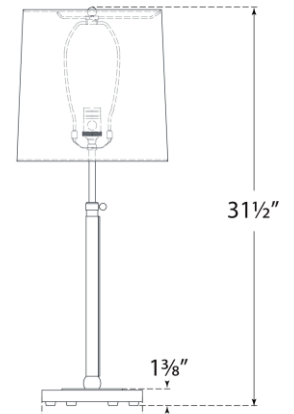

## Bryant Large Wrapped Table Lamp

Item # TOB 3581BZ/SDL-L

Designer: Thomas O'Brien

Height: 27.5" - 31.5"

Width: 12"

Base: 8" Round

Finishes: BZ/SDL, HAB/CHC, PN/NAT

Shade Treatments: L

Shade Details: 11" x 12" x 12"

Socket: E26 Dimmer

Wattage: 15 LED A19

Weight: 10 Pounds

Top View

Front View