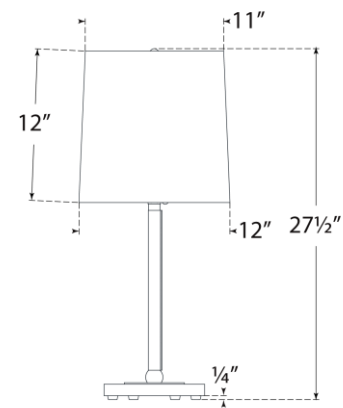

## Bryant Large Wrapped Table Lamp

Item # TOB 3581BZ/SDL-L

Designer: Thomas O'Brien

Height: 27.5" - 31.5"

Width: 12"

Base: 8" Round

Finishes: BZ/SDL, HAB/CHC, PN/NAT

Shade Treatments: L

Shade Details: 11" x 12" x 12"

Socket: E26 Dimmer

Wattage: 15 LED A19

Weight: 10 Pounds

Top View

Front View