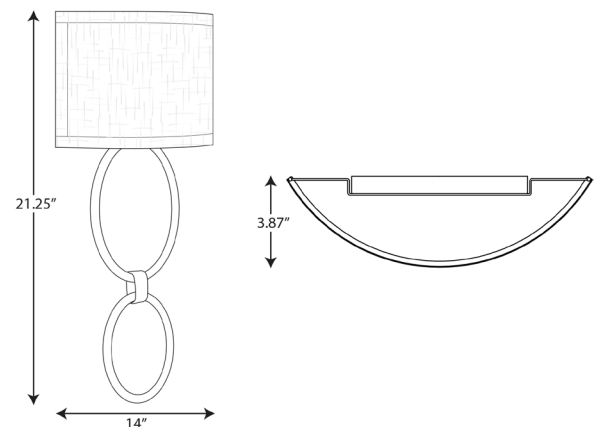

LED Shaded Sconce

Wall Mounted • Damp Location Listed PROGRESS LED 

Description:

This wall sconce is ideal for corridor and hotel lighting. Circular forms created a stunning black frame. The light fixture is topped by a summer linen shade that creates a calming glow sure to welcome tired travelers.

Specifications:

- Summer Linen fabric Shade
- This wall sconce is ideal for corridor and hotel lighting.
- Circular forms created a stunning black frame.
- The light fixture is topped by a summer linen shade that creates a calming glow sure to welcome tired travelers.
- Ideal for any hallway, foyer, living room, sitting room, or bedroom.
- Perfect for mid-century modern, transitional, modern, or contemporary settings.
- Measures 14-inch width by 21-1/4-inch height.
- Uses one LED module (9w max).
- Compatible with many Triac/ELV dimmers (see dimming controls)
- Includes installation instructions and mounting hardware.
- Progress Lighting products are designed for exceptional quality, reliability, and functionality.
- Dimmable to 10% brightness (See Dimming Notes)
- Canopy covers a standard 4" recessed outlet box: 8 in W., 6.5 in ht., 0.812 in depth
- Mounting plate for outlet box included
- 6 in of wire supplied
- Americans With Disabilities Act (ADA) compliant

P710058-031-30

Dimensions:

Width: 14 in
 Height: 21-1/4 in
 Depth: 3-7/8 in
 H/CTR: 3-1/4 in

Summer Linen fabric Shade
 Width: 16-7/8 in
 Height: 7-5/16 in

Dimming Notes:

P710058-031-30 is designed to be compatible with many Triac/ELV controls.