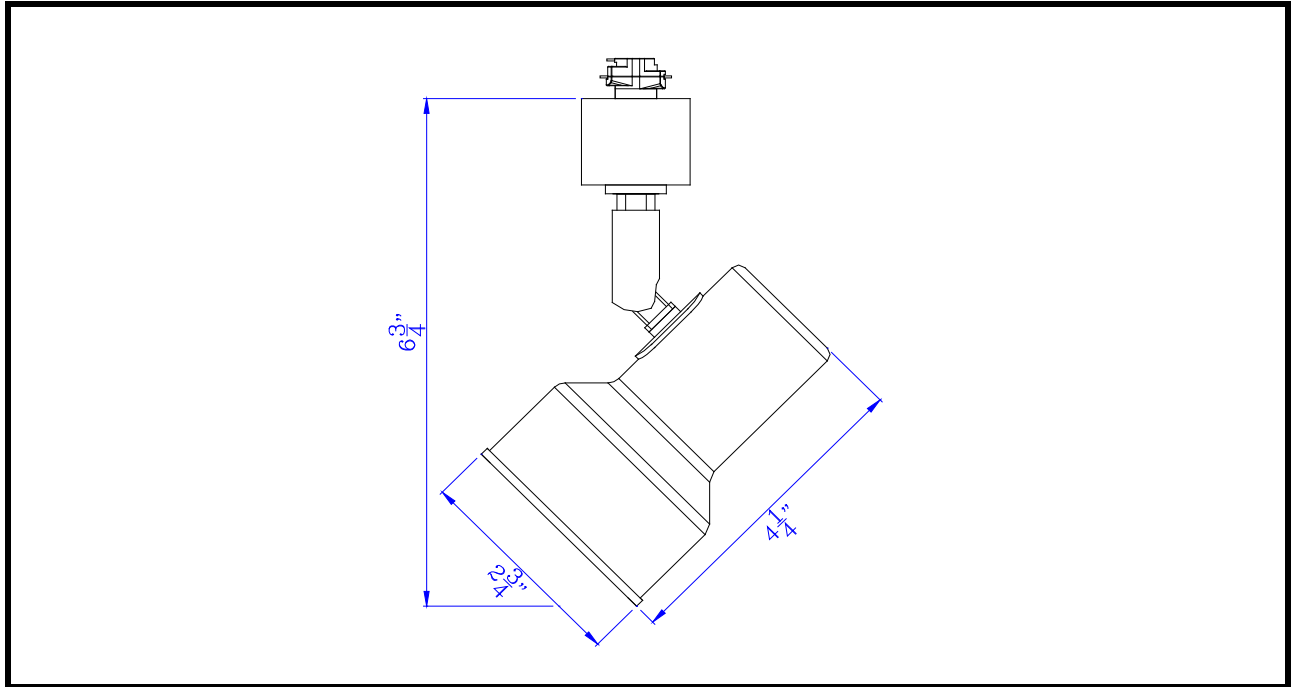

Project: _____

Catalog No.: _____

Lamp/Wattage: _____

Model No. : HT-104M-WH

Description: 10W dimmable integrated LED track fixture, 700 lumen, 90 CRI

Material: Metal

Finish : White

Rotation : 355 degree

Capability : +90 degree from horizontal

Voltage : 120V

Wattage : 10W

Dimming: Dimmable, DVCL-153P/SCL-153P/AYCL-153P/CTCL-153P/DVCL-253P/
GT-150/GTJ-250M (ALL ARE LUTRON BRAND)

Color Temp: 3000K

Lumen : 700