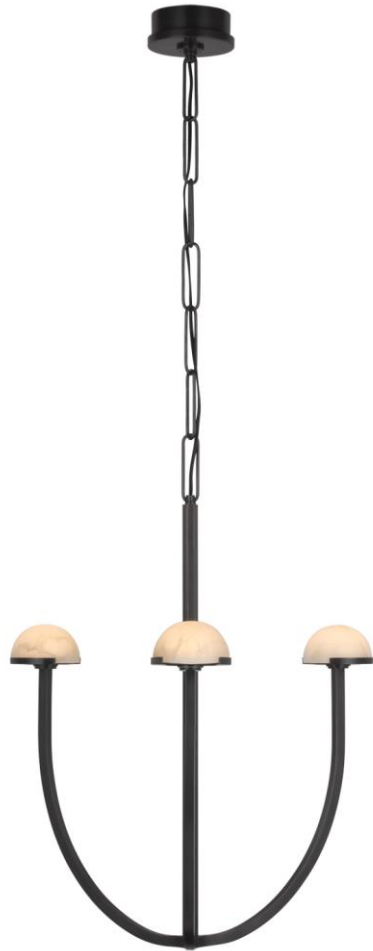

TEAR SHEET

Pedra Medium Chandelier

Item # KW 5620BZ-ALB

Designer: Kelly Wearstler

Height: 28.75"

Width: 21.5"

Canopy: 4.5" Round

Finishes: AB, BZ, PN

Shade Treatments: ALB

Socket: Dedicated LED

Wattage: 18w (1300lm)

Note: UL Only | Alabaster is a Natural Stone | Variations in Color and Texture are Expected