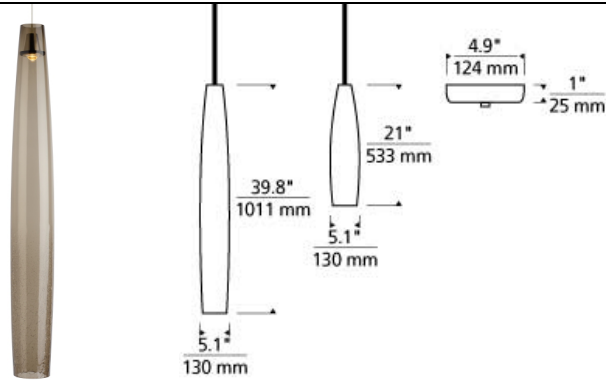

LINE - VOLTAGE PENDANTS / SUSPENSION

Coda Pendant LED

DESCRIPTION

Slender silhouettes of the contemporary Coda LED pendant light from Tech Lighting are carefully molded using beautiful transparent clear or smoke colored glass, then while the glass is still vulnerable, the lower half of each shade undergoes a delicate treatment to create the intricate crackle effect that gives the fixture its signature look. As a blanket of illumination pours downward from the powerful, yet well-harnessed optic controlled LED source, each tiny fissure catches and refracts the light to catch the eye. The task-oriented light distribution make this pendant light perfect for a variety of applications including kitchen island lighting, while its two elongated sizes lend themselves well to being used together to create a custom chandelier for dining room lighting, foyer lighting or entry lighting. Includes 11 watt, 936 delivered lumen, 3000K LED module. Dimmable with low-electronic dimmer. Fixture provided with twelve feet of field-cuttable satin cable.

INSTALLATION

This product can mount to either a 4" square electrical box with round plaster ring or an octagon electrical box.

WEIGHT

3-4lb / 1.36-1.81kg ±

ORDERING INFORMATION

700	SYSTEM	CDAP	SHAPE OR SIZE	COLOR	FINISH	LAMP
TD	LINE-VOLTAGE PENDANTS/SUSPENSION		L S	LARGE SMALL CC CLEAR CRACKLE KC SMOKE CRACKLE	S SATIN NICKEL	-LED930 LED 90 CRI 3000K 120V