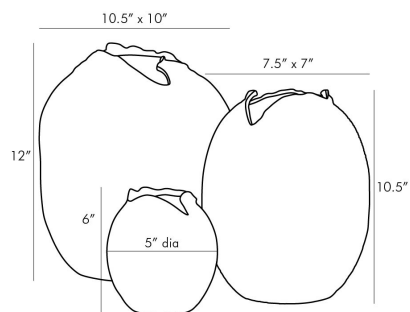

# ARTERIOS

## BLUME VASES, SET OF 3

7712

White Wash

Contract Suitable As Is

Deliver organic elegance to a tablespace with this set of ceramic vases. Each is different in shape and size and features a white-wash finish that creates faux bois texture. The mouth of each vase is organic in shape and tear-like—shaping a visual point of interest. This watertight trio is ideal for boasting various bouquets but is just as stunning as a grouped accent for a console table or bookshelf. finish will vary.

### SHIPPING

|                |                              |
|----------------|------------------------------|
| Product Weight | 10 LBS                       |
| Gross Weight 1 | 14.59 LBS                    |
| Shipping Box 1 | H: 15 IN, L: 24 IN, W: 17 IN |