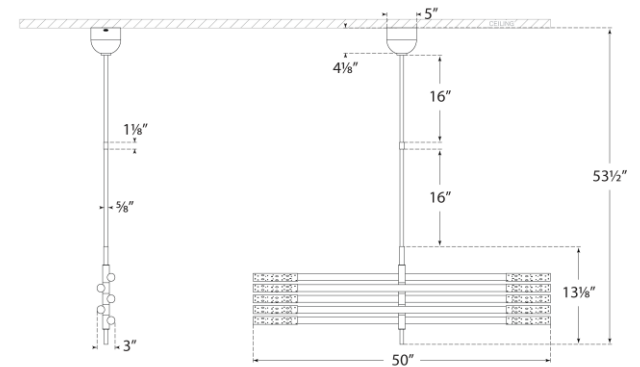

## Rousseau Grande Ten Light Articulating Chandelier

Item # KW 5587AB-EC

Designer: Kelly Wearstler

O/A Height: 53.5"

Fixture Height: 16"

Min. Custom Height: 25"

Width: 50"

Canopy: 4.5" Round

Finishes: AB, BZ, PN

Glass Options: EC, SG

Socket: Dedicated LED

Wattage: 45w (3600lm)

Weight: 25 Pounds

Note: Requires Special Assembly and Installation | Custom Height Available

Side View

Front View