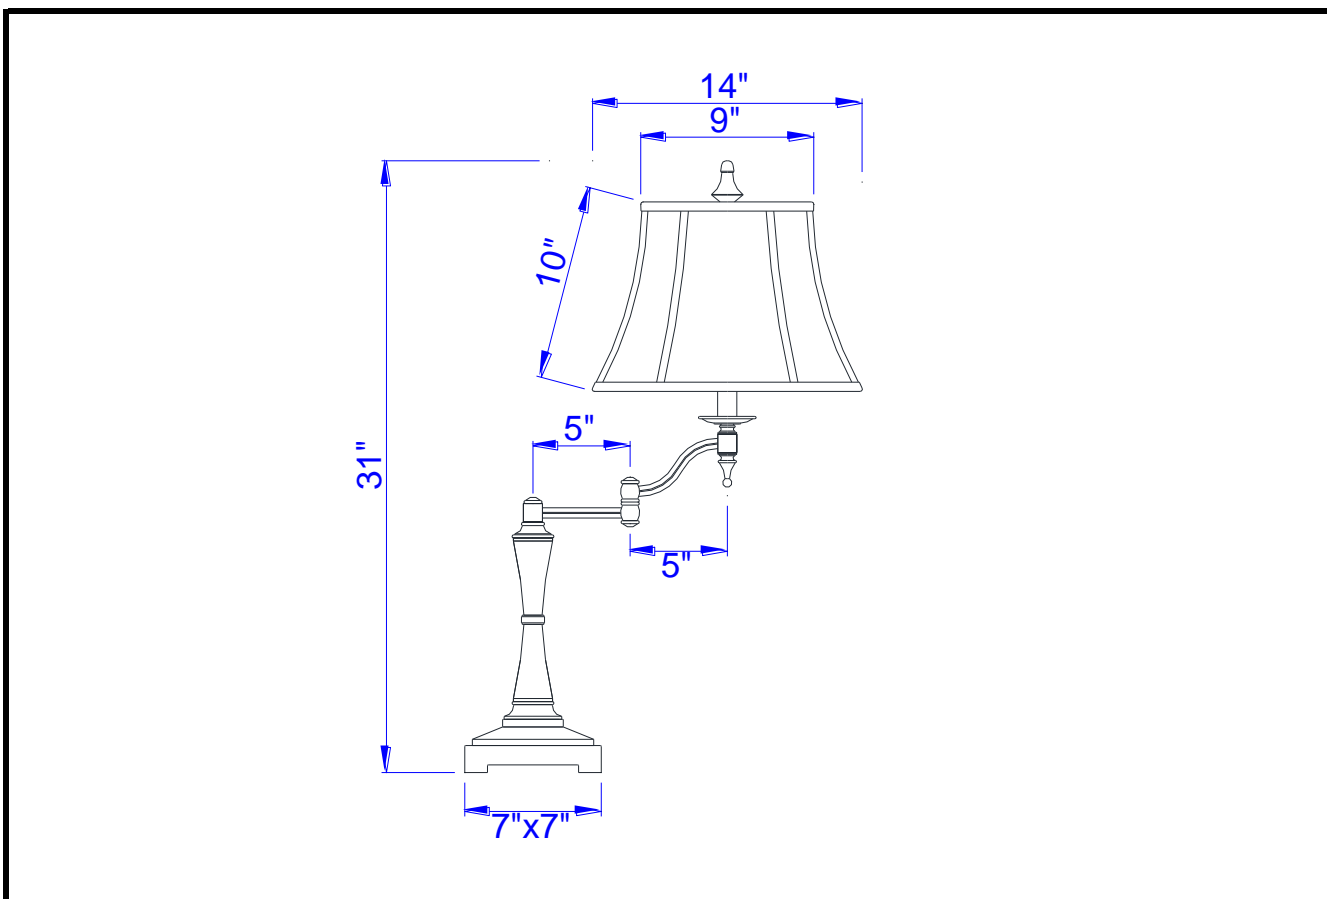

Project: _____

Catalog No.: _____

Lamp/Wattage: _____

- Model No:** BO-2443SWTB
- Description:** Madison Swing Arm Metal Table Lamp with Burlap Shade
- Material:** Metal
- Finish :** ORB (Oil Rubbed Bronze)
- Height:** 31"
- Base Width:** 7"x7"
- Wattage :** 150W
- Socket :** Medium Base (E27)
- Switch:** 3-way
- Bulb:** Incandescent, CFL
- Wire Length:** 6'
- Wire Color:** Black
- Shade No:**
- Material:** Burlap
- Shade size:** 9"x14"x10"
- Certificate :** 