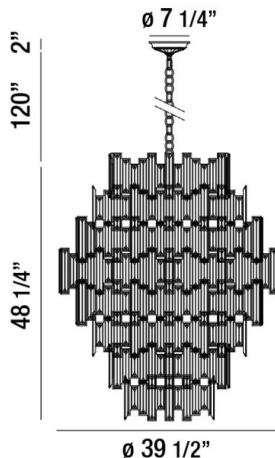

VIENNA, 40" ROUND CHANDELIER

Options Available

ITEM NO.	FINISH	SHADE
31889-018	CHROME	AMBER

PRODUCT DETAILS

No.	:	31889-018
Product Color	:	CHROME
Product Material	:	METAL
Shade / Accent Colour	:	AMBER
Shade / Accent Material	:	CRYSTAL
Diameter	:	39.5"
Height	:	48.25"
Overall Height	:	172.25"
Weight	:	190lbs

LIGHT SOURCE DETAILS

Number of Bulbs	:	28
Light Source	:	Incandescent
Light Source Type	:	B10
Input Voltage	:	120V
Bulb Voltage	:	120V
Socket Type	:	E12
Wattage	:	60W
Total Wattage	:	1680W
Bulb Included	:	No
Dimmable	:	Yes

TECHNICAL DETAILS

Hanging Support Type	:	CHAIN
Hanging Support Length	:	120"
Canopy / Backplate Height	:	4"
Canopy / Backplate Dia.	:	7.25"
Location	:	DRY
Approval	:	

PROJECT INFORMATION

 Job Name: Date: Type: