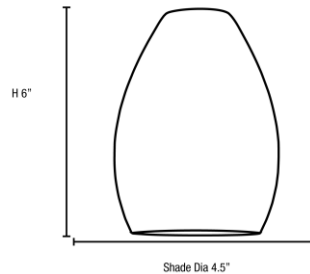

In addition to Access Lighting's purchase and warranty terms and conditions, by signing below or placing an order, you agree that you are authorized to bind the entity placing any order and acknowledge the following: All of sizes and measurements are approximate and all images are for illustrative purposes only. In the event of an inconsistency, the "Product Measurements" section controls. There also may be slight differences in the colors and designs compared to the displayed and printed images.

Signature: _____

Print Name _____ Date: _____

Toll Free 800-828-5483 www.AccessLighting.com

14410 Myford Road, Irvine, CA 92606