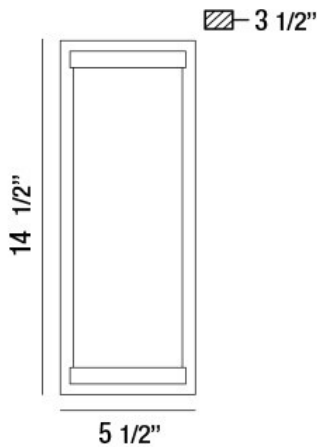

PARADISO, LARGE RECT OUTDOOR LED WALLMOUNT

PRODUCT DETAILS

No.	:	34138-014
Product Color	:	SATIN NICKEL
Shade / Accent Colour	:	CLEAR BUBBLE
Width	:	5.5"
Height	:	14.5"
Ext	:	3.5"
Weight	:	9.2lbs

LIGHT SOURCE DETAILS

Light Source Type	:	INTEGRATED LED
Input Voltage	:	120V
Bulb Voltage	:	120V
Socket Type	:	LED
Total Wattage	:	20W
Total Lumen	:	1200lm
Kelvin	:	3000K
CRI	:	90
Dimmable	:	Yes

Options Available

ITEM NO.	FINISH	SHADE
34138-014	SATIN NICKEL	CLEAR BUBBLE

TECHNICAL DETAILS

Canopy / Backplate Length	:	5.5"
Canopy / Backplate Height	:	1.25"
Canopy / Backplate Width	:	14.5"
Driver	:	EK-TOP
IP Rating	:	20
Location	:	DAMP
Approval	:	
Title 24	:	Yes

PROJECT INFORMATION