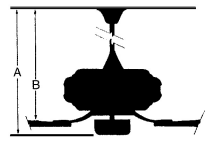

MEASUREMENTS

Blade Finish:	Reversible Blades:		
	No		
Blade Material:	Slope:		
ABS	Yes		
Blade Sweep:	No. of Blades:	Blade Pitch:	Hanging Weight:
36"	3	20 DEGREES	
Downrod 1:	Downrod 1 Outside Dia:	Downrod 2:	Downrod 2 Outside Dia:
6	.75		
Ceiling to Lowest Point: (Dim A)	Ceiling to Blade (Dim B)	Lead Wire:	Motor Size:
			120x20mm
Low Low/Med. Medium Med/High High			
RPM:			
Amps:			
Watts:			
CFM:			
CFM/Watts:			