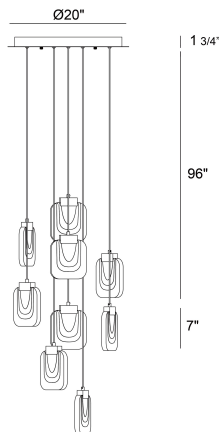

### PRODUCT DETAILS

No.	:	38043-017
Product Color	:	GOLD
Product Material	:	METAL
Shade / Accent Material	:	~
Diameter	:	20"
Height	:	7"
Overall Height	:	96"
Weight	:	32.5lbs

### TECHNICAL DETAILS

Hanging Support Type	:	WIRE
Canopy / Backplate Height	:	1.75"
Canopy / Backplate Dia.	:	20"
Approval	:	
Title 24	:	Yes