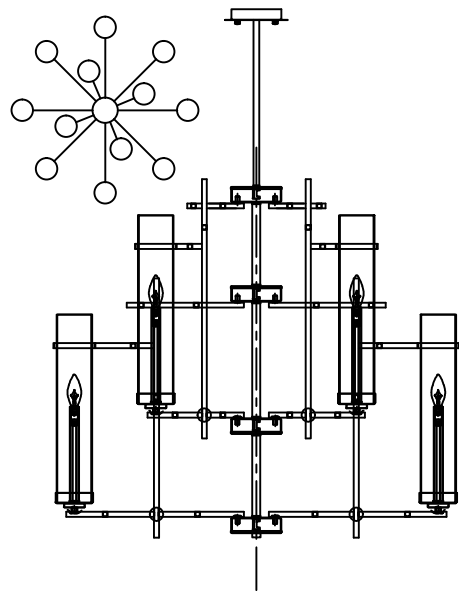

Trade Mark:
CRYSTAL WORLD INC

Product Name: Pendant lamp
Model :9827P38-12-101
120Vac, 60Hz,AC ONLY
Lamp Size:φ38"*H50"

PENDANT LAMP ASSEMBLY INSTRUCTIONS

1. Place fixture(A) onto mounting screws (DD), secure with cap nuts (AA). Please fix (A) with (B).

Hardware Used

AA Cap nut		X 2
DD Mounting screw		X 2

2. Install light bulbs (not included).
Use bulb
120V E12 12*40W Max.

3. Please hang the glass (1) to the fixture.