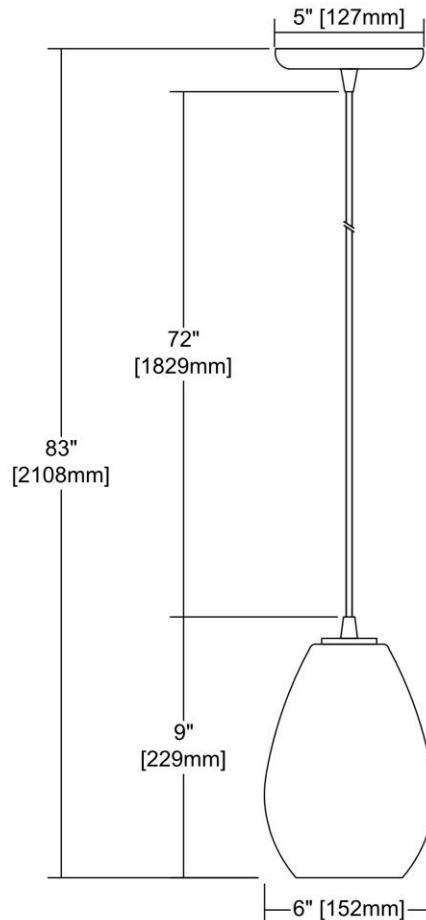


	<b>ITEM #:</b>	10770/1
	<b>UPC</b>	748119109428
	<b>Description</b>	Lagoon 1-Light Mini Pendant in Satin Nickel with Aqua Water Glass
	<b>Finish</b>	Satin Nickel
	<b>Materials</b>	Glass, Metal
	<b>Brand</b>	ELK Lighting
	<b>Collection</b>	Lagoon
	<b>Category</b>	Indoor Lighting
	<b>Type</b>	Mini Pendant

ITEM DIMENSIONS				RATINGS & SPECIFICATIONS				
<b>Width</b>	6 inches			<b>Safety Rating</b>	UL		<b>Certification</b>	N/A
<b>Depth</b>	6 inches			<b>ADA Compliant</b>	N/A		<b>Voltage</b>	N/A
<b>Height</b>	9 inches			<b>BULBS / SOCKETS</b>				
<b>Weight</b>	2 pounds			<b>Quantity</b>	1		<b>Wattage</b>	60 watts
ADDITIONAL DIMENSIONS				<b>Included</b>	No		<b>Type</b>	A19 (E26 Medium Base)
<b>Backplate / Canopy</b>	5x5			<b>Other</b>	N/A			
<b>HCWO</b>	N/A			CHAIN / CORD INFORMATION				
<b>Min. Extension</b>	N/A			<b>Chain</b>	N/A		<b>Cord</b>	N/A
<b>Max. Extension</b>	N/A			SHADE / GLASS DETAILS				
OVERALL HEIGHT				<b>Shade/Glass Description</b>	Aqua Water Glass			
<b>Min.</b>	N/A		<b>Max.</b>	N/A				
EXTENSION ROD(S)				<b>Width</b>	N/A		<b>Height</b>	N/A
N/A				<b>Width at Top</b>	N/A		<b>Width at Bottom</b>	N/A