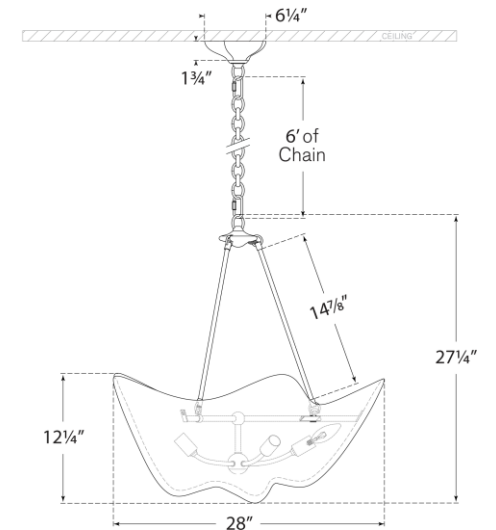

TEAR SHEET

Cosima Medium Chandelier

Item # ARN 5428BZ-PW

Designer: AERIN

Height: 27.25"

Width: 28"

Canopy: 6.25" Pentagon

Finishes: BZ, HAB, PN

Shade Treatments: PW

Socket: 5 - E12 Candelabra

Wattage: 5 - 40 B11

Weight: 27 Pounds

Top View

Front View