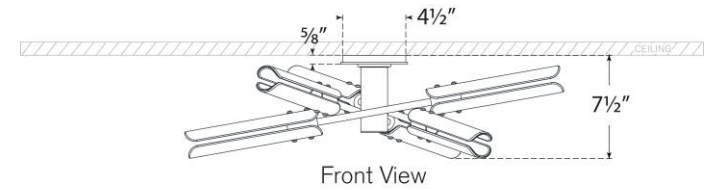

## Casoria XL Radial Flush Mount

Item # ARN 4480BZ-CG

Designer: AERIN

Height: 7.5"

Width: 28"

Canopy: 4.5" Round

Finishes: BZ, HAB, PN

Glass Options: CG

Socket: 6 - E12 Candelabra

Wattage: 6 - 6.5 LED B11

Note: UL Only

Front View

Top View