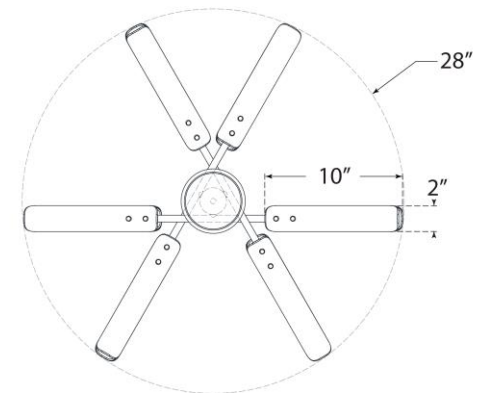

## Casoria XL Radial Flush Mount

Item # ARN 4480BZ-CG

Designer: AERIN

Height: 7.5"

Width: 28"

Canopy: 4.5" Round

Finishes: BZ, HAB, PN

Glass Options: CG

Socket: 6 - E12 Candelabra

Wattage: 6 - 6.5 LED B11

Note: UL Only

Front View

Top View