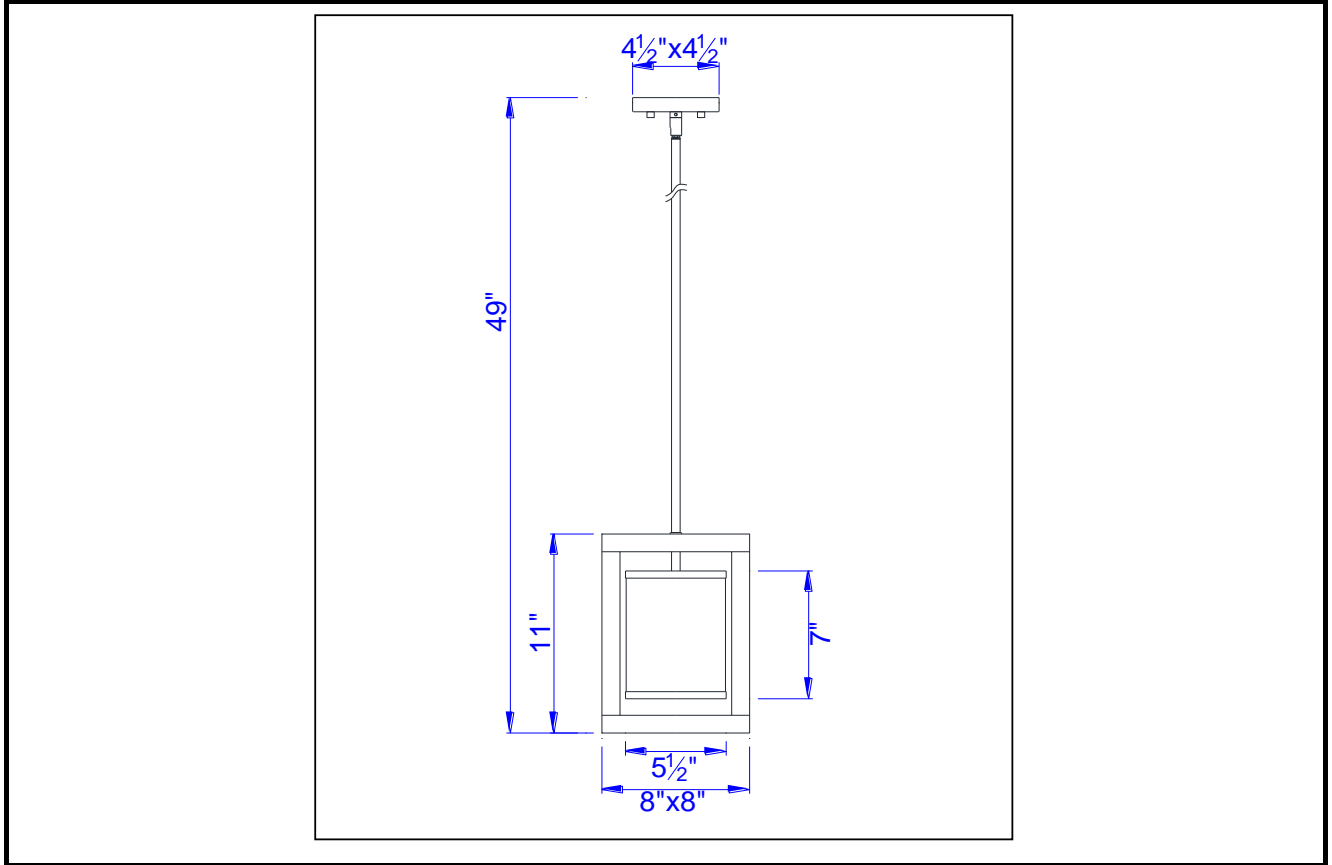

Project: _____

Catalog No.: _____

Lamp/Wattage: _____

Drawing:

Model No: FX-3536-1P
Description: Mission Wood/Metal Singel Mini Pendant
Material: Metal+Wood
Finish : Wood
Height: 49"
Width: 8"x8"
Wattage : 60W
Socket : Medium Base (E27)
Bulb: Incandescent
Chain Length:
Wire Length:
Wire Color: Brown
Shade No:
Material: Organza
Shade size: 5 1/2"x5 1/2" x 7"
Certificate : 