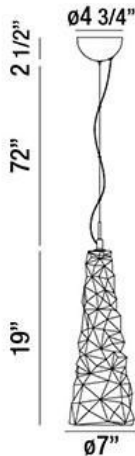

LAZER, 7" ROUND PENDANT

PRODUCT DETAILS

No.	:	26248-028
Product Color	:	CHROME
Product Material	:	METAL
Shade / Accent Colour	:	OPAL WHITE
Shade / Accent Material	:	GLASS
Diameter	:	7"
Height	:	19"
Overall Height	:	93.5"
Weight	:	4.4lbs

LIGHT SOURCE DETAILS

Number of Bulbs	:	1
Light Source	:	Incandescent
Light Source Type	:	A19
Input Voltage	:	120V
Bulb Voltage	:	120V
Socket Type	:	E26
Wattage	:	100W
Total Wattage	:	100W
Bulb Included	:	No
Dimmable	:	Yes

Options Available

ITEM NO.	FINISH	SHADE
26248-028	CHROME	OPAL WHITE
26248-035	CHROME	CHROME

TECHNICAL DETAILS

Light Direction	:	Down
Hanging Support Type	:	AIRCRAFT CABLE
Hanging Support Length	:	72"
Canopy / Backplate Height	:	2.5"
Canopy / Backplate Dia.	:	4.75"
Adjustable Lamp Head	:	No
Approval	:	